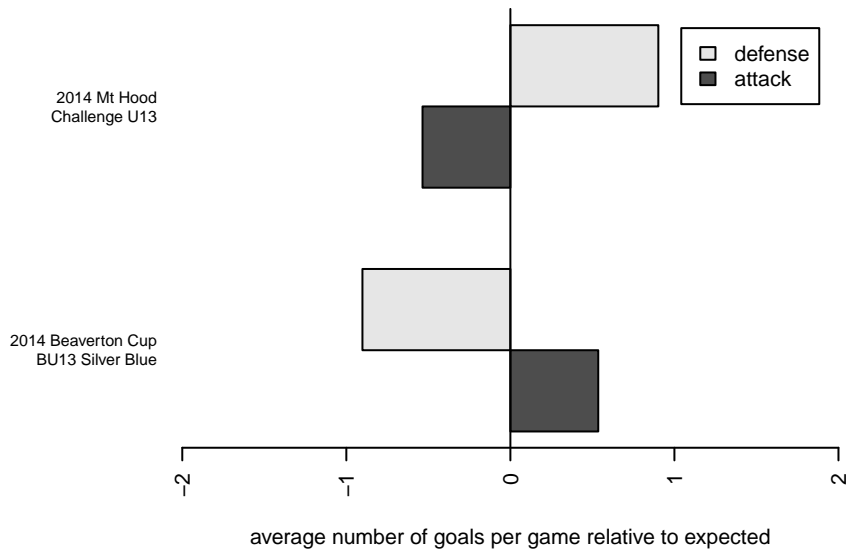

TFA Barcelona OR B01

Total Futbol Academy
Barcelona, OR
B01 total strength=613
attack=0.72 defense=0.38

alt names used:
TFABO 2001 B
TFA Barcelona OR 2001B

Venues played:
2014 Beaverton Cup BU13 Silver Blue
2014 Mt Hood Challenge U13

**attack and defense variance (black dot)
relative to other teams
and top 10 in region**

**attack and defense rating
relative to others at age
and all opponents in last 13 months**

**attack and defense rating
relative to others at age
and all opponents in last 13 months**

Performance relative to 13 month average

Performance relative to 13 month average

Distribution of opponents
 Red = Lose zone, Blue = Win zone, Green = Even
 Black line separates win/lose zones

lot. A=Neither has attack advantage, B=Opponent has both attack and defense advantage, C=Opponent has both attack and defense disadvantage, D=Both have