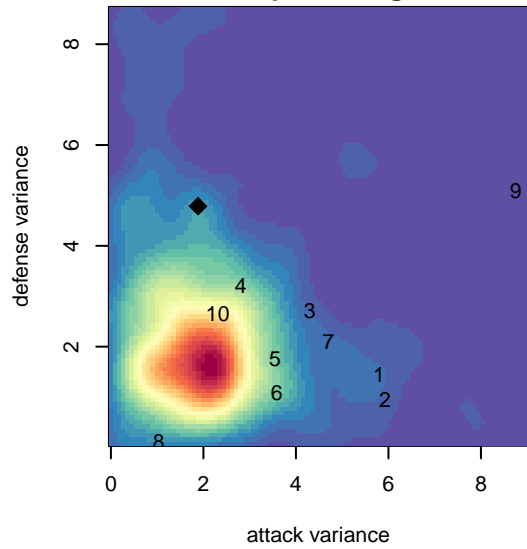

TFA Barcelona OR B01

Total Futbol Academy
Barcelona, OR
B01 total strength=613
attack=0.72 defense=0.38

alt names used:
TFABO 2001 B
TFA Barcelona OR 2001B

Venues played:
2014 Beaverton Cup BU13 Silver Blue
2014 Mt Hood Challenge U13

**attack and defense variance (black dot)
relative to other teams
and top 10 in region**

**attack and defense rating
relative to others at age
and all opponents in last 13 months**

**attack and defense rating
relative to others at age
and all opponents in last 13 months**

Performance relative to 13 month average

Performance relative to 13 month average

Distribution of opponents
 Red = Lose zone, Blue = Win zone, Green = Even
 Black line separates win/lose zones

lot. A=Neither has attack advantage, B=Opponent has both attack and defense advantage, C=Opponent has both attack and defense disadvantage, D=Both have